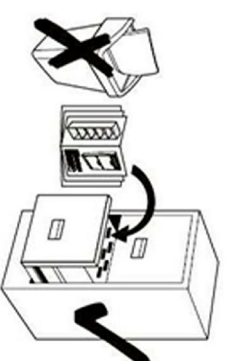

H1 6.3x10 x60 x2	HLR x1	HLL x1	NL x2	C2 x4	NP x2	RW x9	ZW x10
HD 6x30 x2	NGD x2	B x4	A 8x32 x4