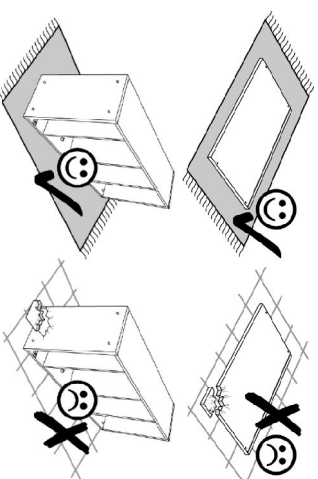

H1 6.3x10 x60 x2	HLR x1	HLL x1	NL x2	C2 x4	NP x2	RW x9	ZW x10
HD 6x30 x2	NGD x2	B x4	A 8x32 x4